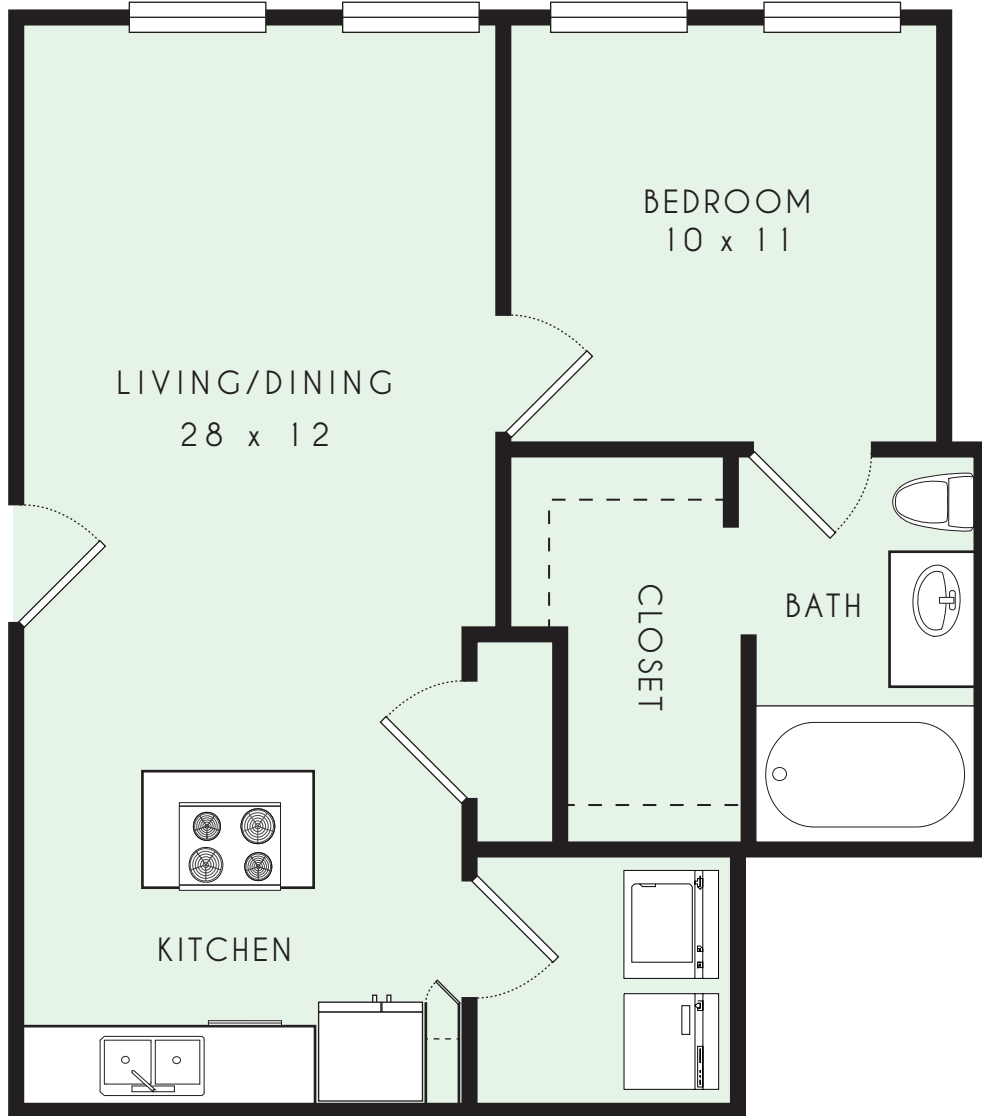

LONE STAR GAS

L O F T S

A5

ONE BEDROOM | ONE BATH | 717 sq ft

RENT: _____

APPLICATION FEE: _____

REFUNDABLE DEPOSIT: _____